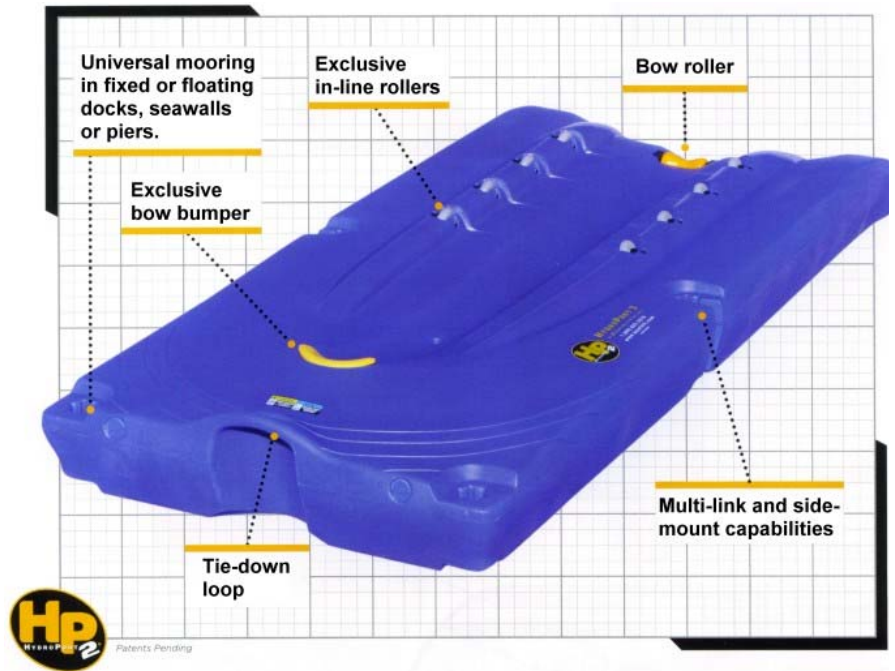

HydroHoist Side-Tie "B" models provide mooring for powerboats and sailboats in floating or fixed docks. Floating walkways on each side offer a guide for the boat when down, a step out of the boat when moored, and a step into the boat when the boat and lift are fully raised.

Recommended For:

- One, two and three place PWCs
- Load capacity up to 1,500 lbs.
- Floating or fixed docks
- Side or front-mount installations

Standard Features:

- Ultra Tough, Polyethylene Construction
- Replaceable Keel Guide
- Bow Roller
- Exclusive In-Line Roller Wheel Design
- Exclusive Bow Bumper
- Molded-in Tie Down Loops
- Front Or Side Mount Mooring Hardware
- Anti-skid Walk Area
- Universal Hull Support
- Front or Side Mount Capability

TECHNICAL SPECS

5-22-08

HYDROPORT 2 SPECIFICATIONS	TOTAL LOAD CAPACITY	OVERALL LENGTH	OVERALL WIDTH	OVERALL DEPTH	TOTAL WEIGHT
HydroPort2	1,500 lbs.	11 ft. 6 in.	4 ft. 10 in.	15 in.	240 lbs.